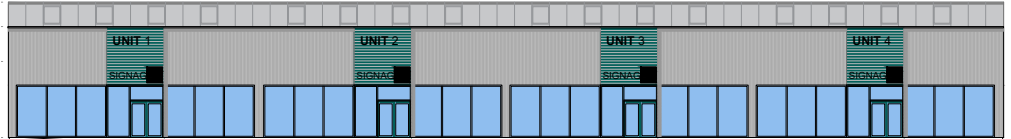

Design

Precedent Image

The materials chosen are designed to create a uniform but unique aesthetic across the site with contrasting cladding colours to distinguish unit entrances and differentiate between the main body of the buildings and the service delivery points. Accent colours will be chosen to match the site branding strategy.

Typical retail unit elevation

Typical Industrial Unit Elevation

Illustrative CGI

BOTANY BAY
BUSINESS PARK